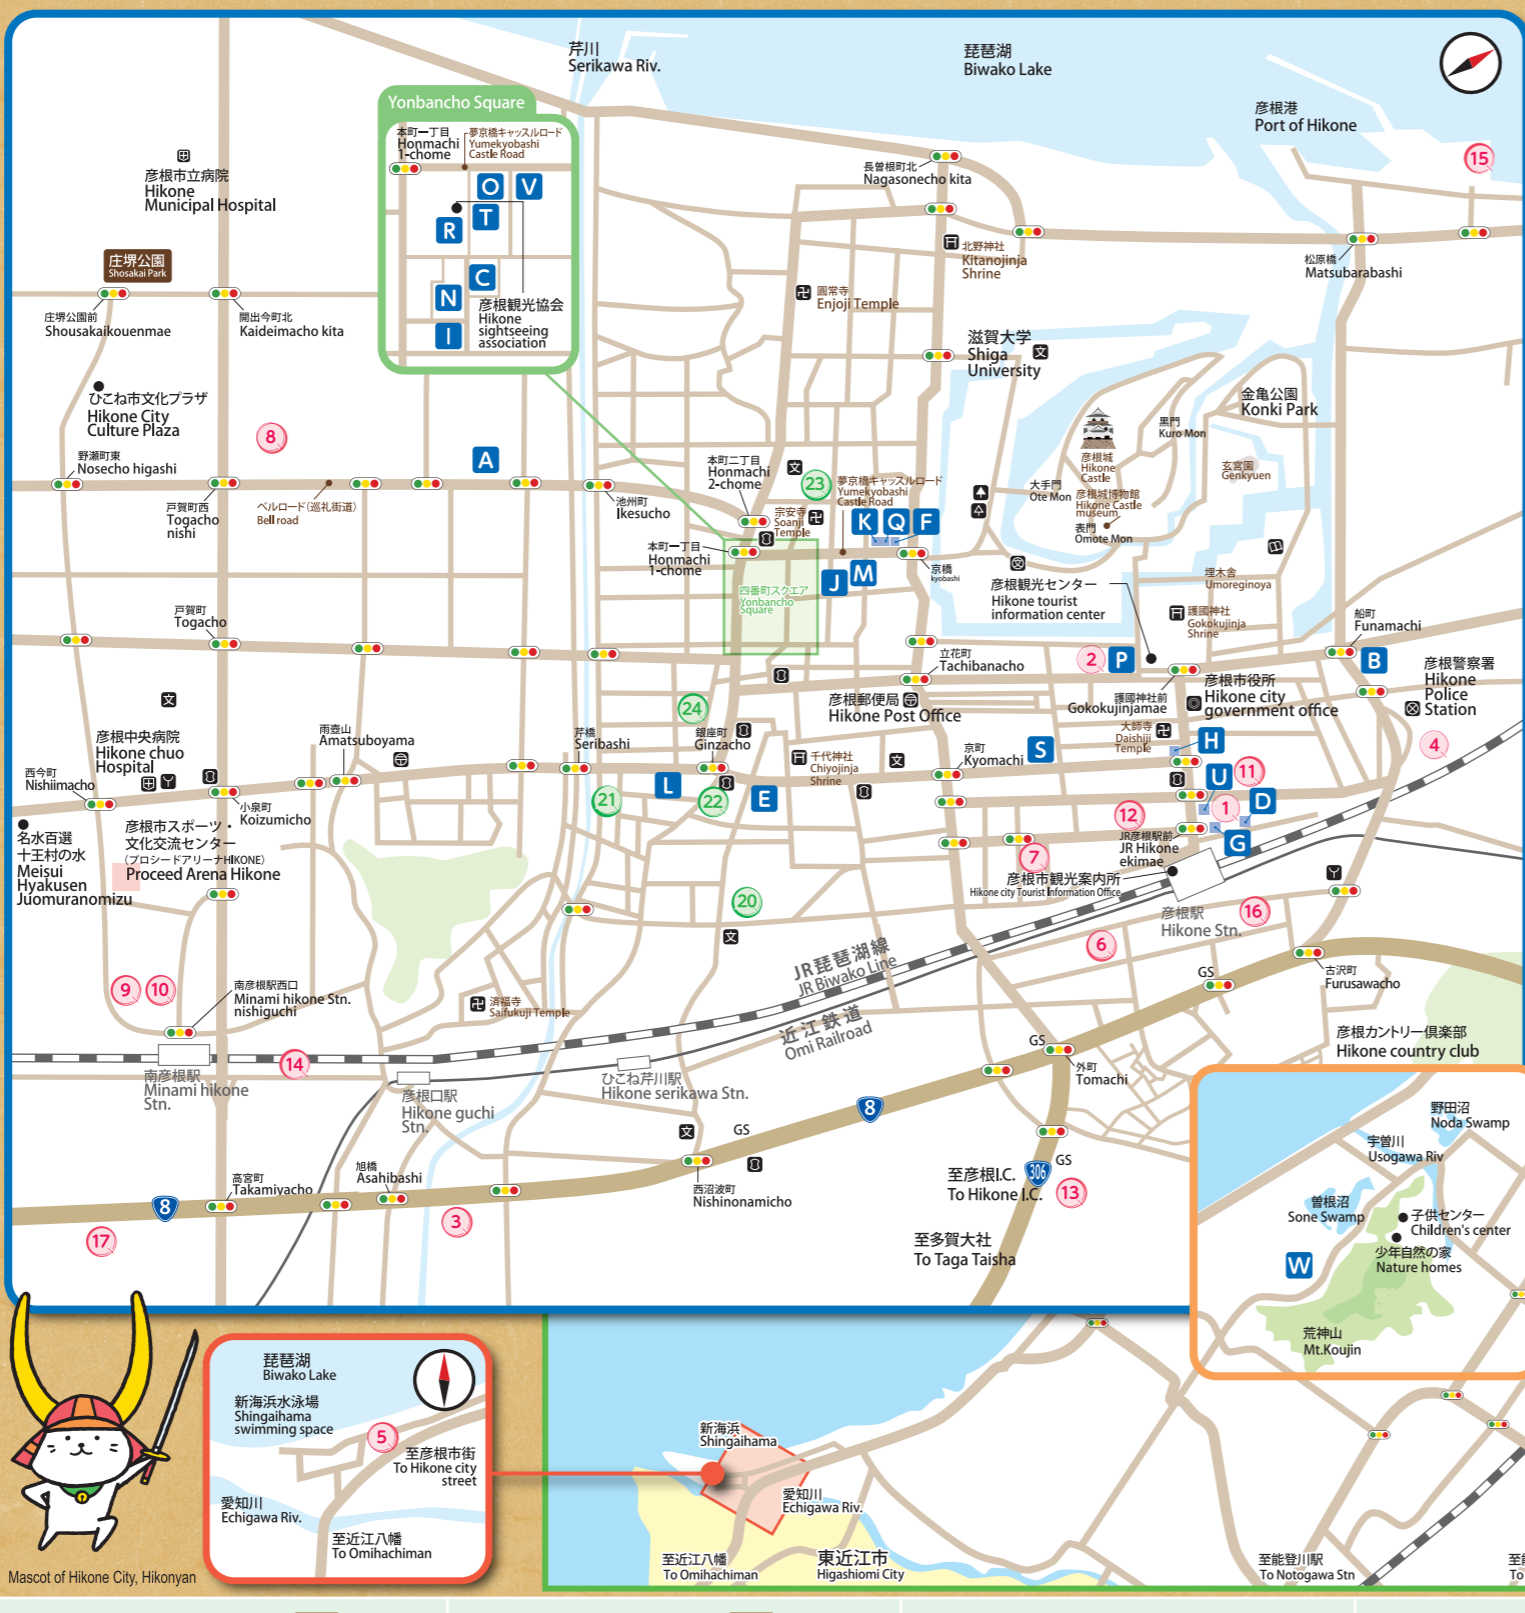

F うなぎや源内
GEN-NAI
Japanese eel cuisine
彦根市本町2-1-6
☎ 0749-27-5025
11:00 a.m. to 2:30 p.m. 5:00 p.m. to 8:00 p.m.
1.3 km from Hikone Station Credit card, Electronic cash
Required 14 people Multiple languages available (English/Chinese)

W 彦根麦酒 荒神山醸造所
HIKONE BREWING
Craft beer, Nuts
彦根市石寺町1853
☎ 0749-22-1159
11:00 a.m. to 5:00 p.m.
11:00 a.m. to 6:00 p.m. (Saturdays/Sundays/public holidays)
Hours subject to change during Dec. to Feb.
5.8 km from Kawase Station Credit card, Electronic cash, 2D code
Not required * For groups, please contact us.
15 people Only Japanese available

V ここっと珈琲店
Café Cocotte
Cafe
彦根市本町1-7-35
☎ 0749-22-8761
10:30 a.m. to 5:00 p.m.
1.6 km from Hikone Station 2D code
Not required No Photos available

U 中国料理 龍鱗 彦根本店
Chinese restaurant Ryurin
Chinese cuisine
彦根市旭町9-11石原ビル4+5階
☎ 0749-24-3570
11:00 a.m. to 3:00 p.m. 5:00 p.m. to 10:00 p.m. (Last order: 9:00 p.m.)
0.1 km from Hikone Station Credit card, Electronic cash, 2D code
Not required 88 people English available

T ひこちゃんダイニング 中華そば さくら亭
Sakuratei
Ramen noodles
彦根市本町1-7-34ひこね食育館1F
☎ 0749-22-4747
Open 11:00 a.m. 5:00 p.m. to 9:00 p.m. (Last order: 3:00 p.m.)
1.5 km from Hikone Station Electronic cash, 2D code
Required for 5 or more people No Only Japanese available

S みやおえん本店
Miyaoen Honten
Soft ice cream
彦根市京町3-3-20
☎ 0749-22-0841
9:00 a.m. to 6:30 p.m.
0.4 km from Hikone Station 2D code
Not required No Only Japanese available

Legend

- Address
- Telephone
- Holidays
- Nearest train station
- Reservations
- Vegetarian Friendly
- Vegan Friendly
- Muslim Friendly
- Max. group size
- Multilingual menu
- Cashless payment
- Accessibility
- Business Hours

Cuisine type

- Japanese cuisine
- Omi beef cuisine
- Soba/udon noodles
- Japanese confectionery
- Sweets
- Ramen noodles
- Chinese cuisine
- Light meal
- Alcohol

Price range or Average price

- Up to 1,500yen
- 1,500 to 3,000yen
- 3,000 to 5,000yen
- 5,000 to 10,000yen
- From 10,000yen